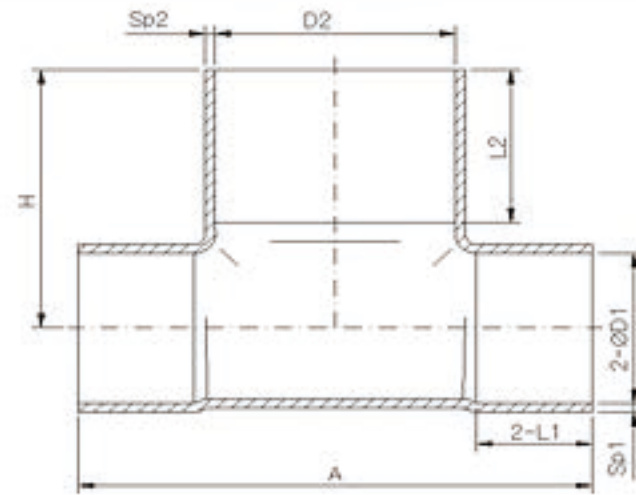

5130R Reducer Tee

Item	D1		D2		L1 min	L2 min	A±2.0	H±2.0	Sp1 min	Sp2 min
6x8x6	6	+0.15 +0.06	8	+0.15 +0.06	5.8	6.8	26+/-1.0	12+/-1.0	0.6	0.6
8x10x8	8	+0.15 +0.06	10	+0.15 +0.06	6.8	7.8	31+/-1.0	15+/-1.0	0.6	0.6
10x12x10	10	+0.15 +0.06	12	+0.15 +0.06	7.8	8.6	33+/-1.0	16+/-1.0	0.6	0.6
12x15x12	12	+0.15 +0.06	15	+0.15 +0.06	8.6	10.6	34.5	18.5	0.6	0.7
12x16x12	12	+0.15 +0.06	16	+0.15 +0.06	8.6	10.6	37	19.5	0.6	0.7
12x18x12	12	+0.15 +0.06	18	+0.15 +0.06	8.6	12.6	48	22	0.6	0.8
14x16x14	14	+0.15 +0.06	16	+0.15 +0.06	10.6	10.6	39	19.5	0.6	0.7
14x18x14	14	+0.15 +0.06	18	+0.15 +0.06	10.6	12.6	42.5	21	0.6	0.8
15x18x15	15	+0.15 +0.06	18	+0.15 +0.06	10.6	12.6	42	22	0.7	0.8
15x22x15	15	+0.15 +0.06	22	+0.18 +0.07	10.6	15.4	47	26	0.7	0.9
16x18x16	16	+0.15 +0.06	18	+0.15 +0.06	10.6	12.6	42	22	0.7	0.8
18x22x18	18	+0.15 +0.06	22	+0.18 +0.07	12.6	15.4	51	27	0.8	0.9
18x28x18	18	+0.15 +0.06	28	+0.18 +0.07	12.6	18.4	73	35	0.8	0.9
22x28x22	22	+0.18 +0.07	28	+0.18 +0.07	15.4	18.4	62.5	33	0.9	0.9
28x35x28	28	+0.18 +0.07	35	+0.23 +0.09	18.4	23	85	40	0.9	1
35x42x35	35	+0.23 +0.09	42	+0.23 +0.09	23	27	93	48.5	1	1.1
42x54x42	42	+0.23 +0.09	54	+0.23 +0.09	27	32	125	60	1.1	1.2